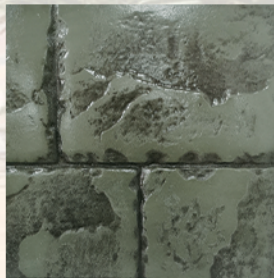

WS-1 Black	WS-2 Double Black	WS-3 White	WS-4 Black in White	WS-5 Pacific Grey
WS-6 Light Grey	WS-7 Cement Grey	WS-8 Coral Sand	WS-9 Deset Sand	WS-10 Beige

The colours shown in this colour chart are intended as guides only. It is advisable to view the actual samples to confirm the colour intended to be used prior to installation. Colours imprinted at site may vary slightly from colour samples submitted due to variation in concrete base colour, wet weather condition, variation in trowelling techniques, long lapse of working period, different batches of colour hardener used and so on.

THE ULTIMATE IN DECORATIVE CONCRETE IMPRINT FLOORING SYSTEMS

FORMCRETE® IMPRINT CONCRETE

NEW COLOUR HARDENER SERIES

Colour : Peach Red
Pattern : 2' x 2' La Habra Slate

Colour : Bumble Bee
Pattern : Opaloka

Colour : Honey Yellow
Pattern : Ashler Cut Slate 28"

Colour : Banana Yellow
Pattern : London Cobble Stone

Colour : Milo Brown
Pattern : Ashler Cut Slate 28"

Colour : Dark Brown
Pattern : Royal Ashler

Colour : Hunter Green
Pattern : Ashler Cut Slate 24"

Colour : Army Green
Pattern : Rock Skin Texture

Colour : Graphite Grey
Pattern : Ashler Cut Slate 28"

Colour : Charcoal Grey
Pattern : Italian Rocks 90

Colour : Cadet Blue
Pattern : Royal Ashler

Colour : Sky Blue
Pattern : Ashler Slate 23"