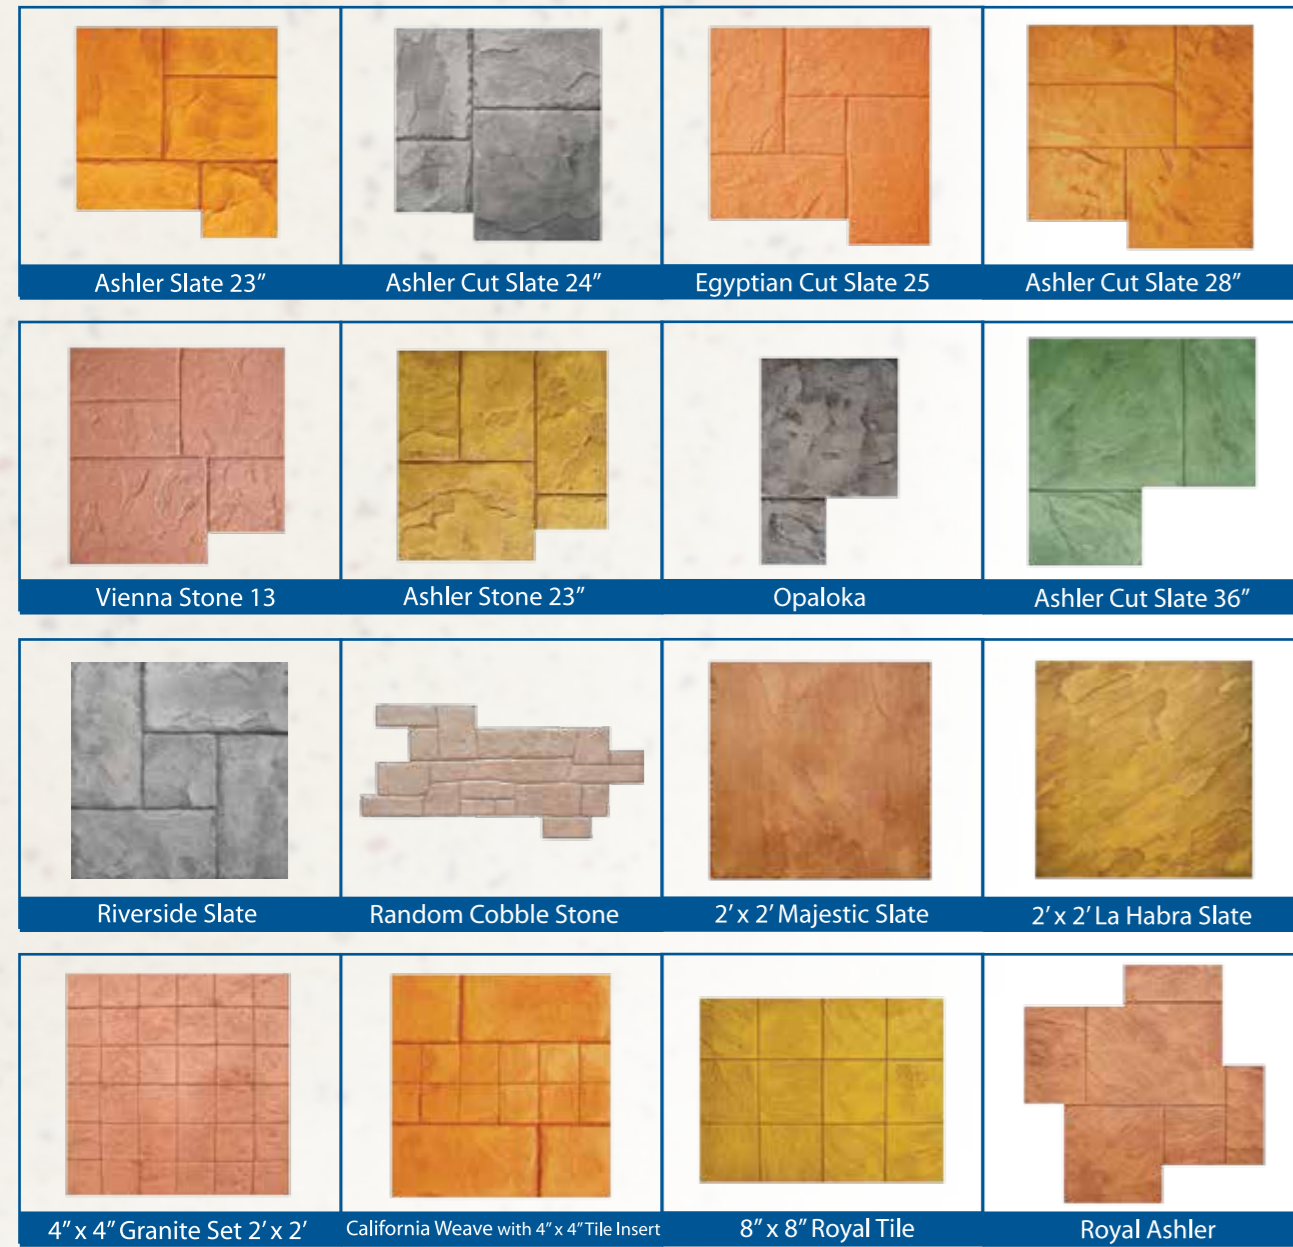

FORMCRETE MOULD LIST