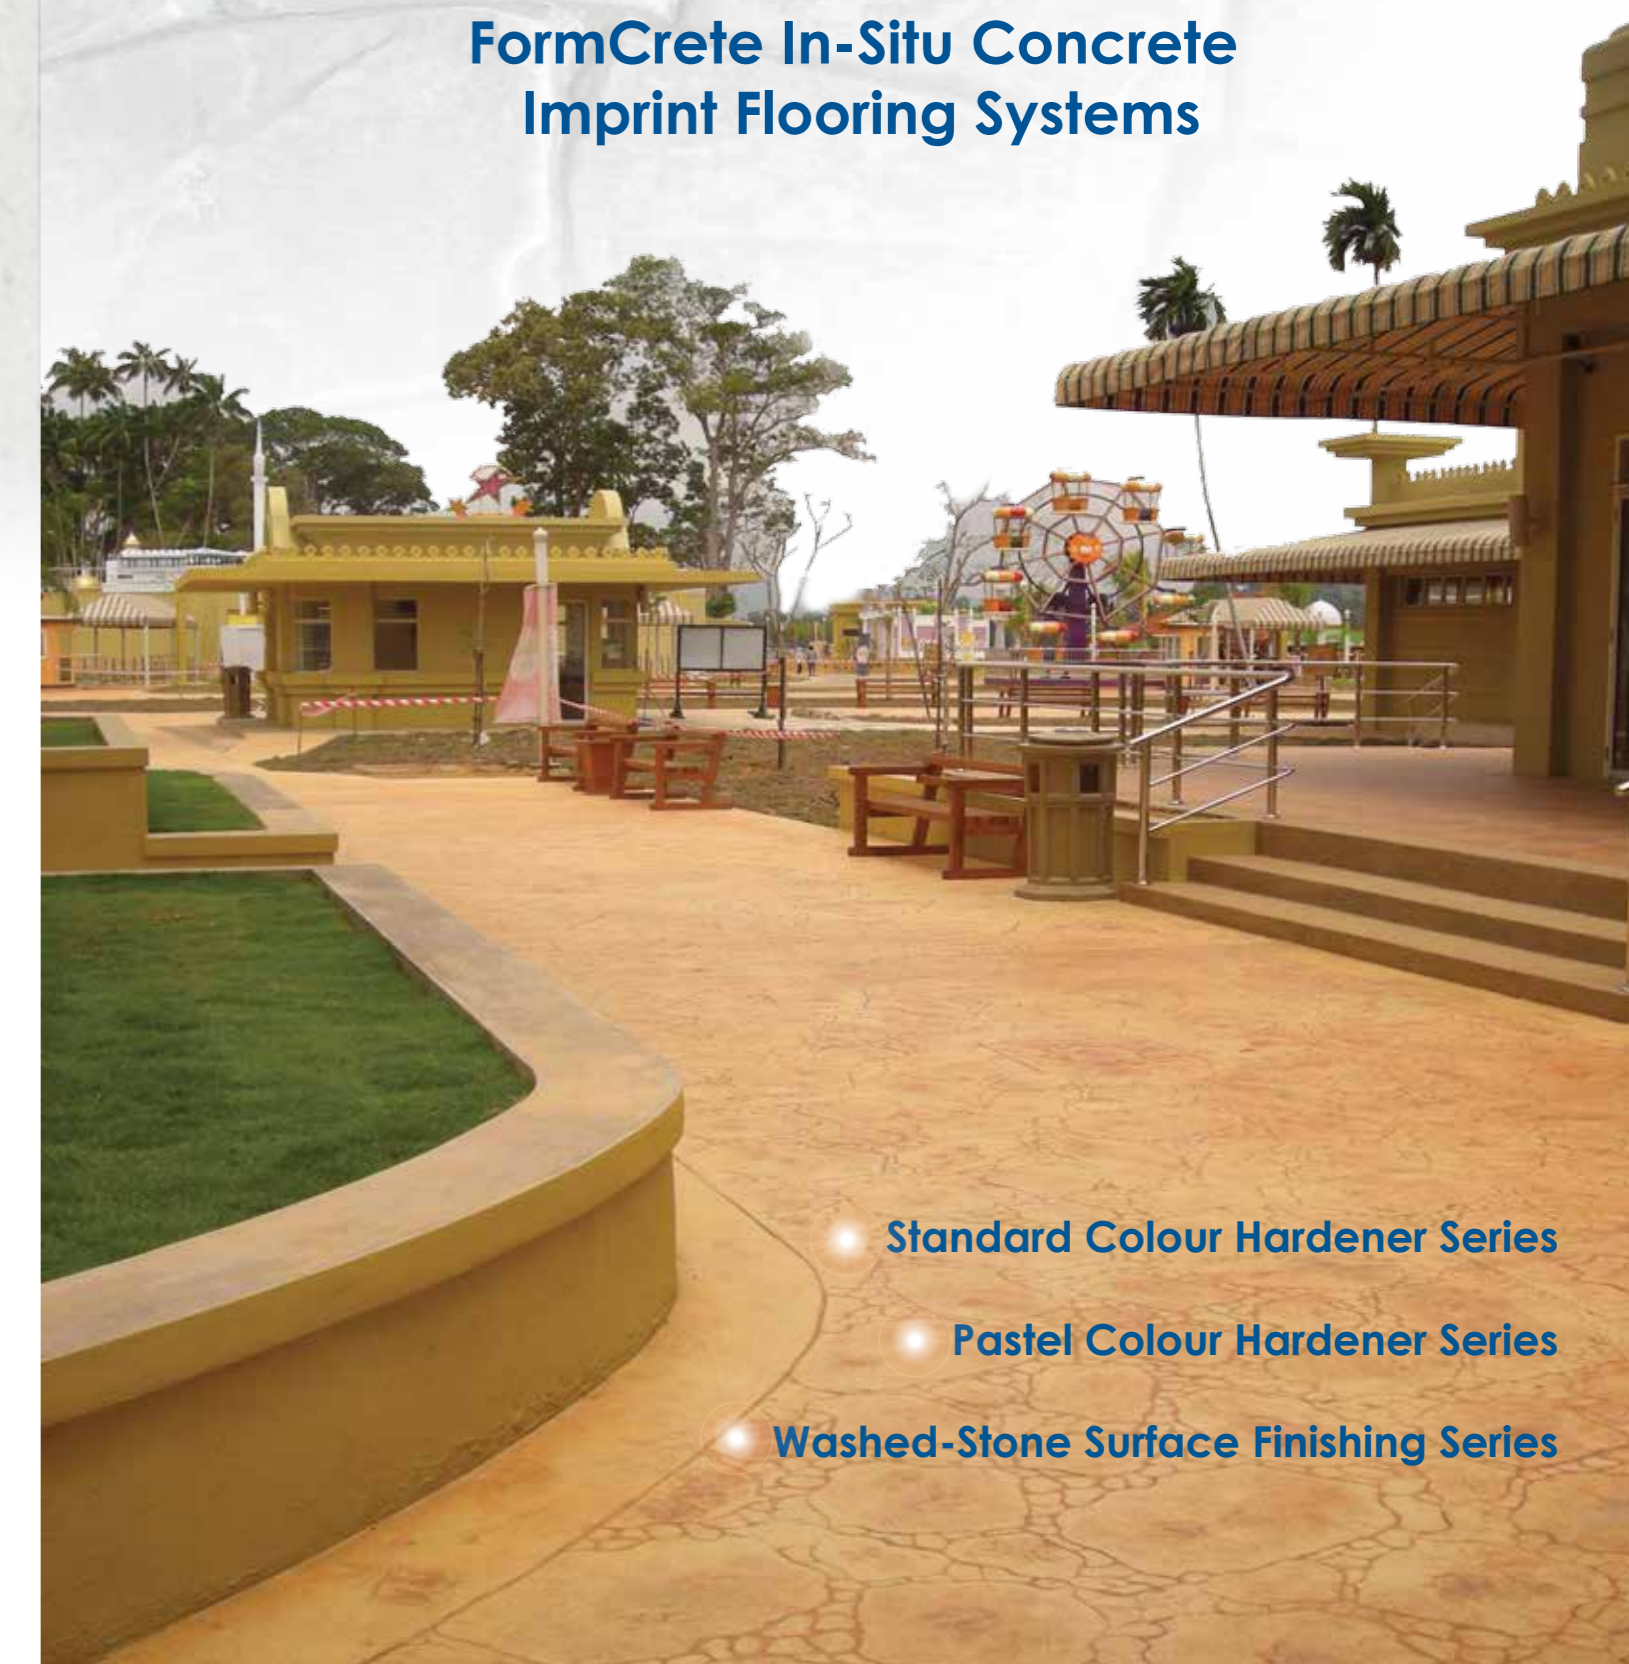

FormCrete In-Situ Concrete Imprint Flooring Systems

Standard Colour Hardener Series

Pastel Colour Hardener Series

Washed-Stone Surface Finishing Series

THE ULTIMATE IN DECORATIVE CONCRETE IMPRINT FLOORING SYSTEMS